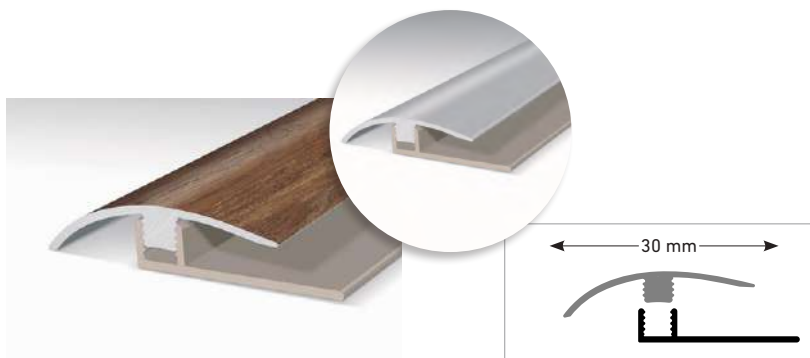

WATERPROOF PVC SKIRTING BATTISCOPIA WATERPROOF IN PVC

70 x 10 x 2400 mm

- ① Printed Design
- ② Solid white PVC

JOINTS & TRANSITIONS

GIUNTI E PROFILI

Joints and transitions with the same colour as the floor (or in aluminium version)
Giunti e profili con decoro uguale al pavimento (o in alluminio)

DILATATION JOINT GIUNTO DILATAZIONE

2,70 m

- **same colour as floor** / decoro uguale al pavimento
- **aluminium** / alluminio

OVERLAP TRANSITION PROFILO TERMINALE A SCENDERE

2,70 m

- **same colour as floor** / decoro uguale al pavimento
- **aluminium** / alluminio