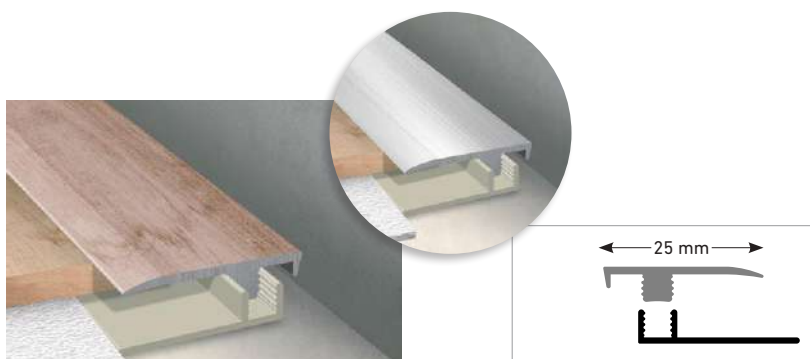

"C" TRANSITION PROFILO TERMINALE A C

2,70 m

- **same colour as floor** / decoro uguale al pavimento
- **aluminium** / alluminio