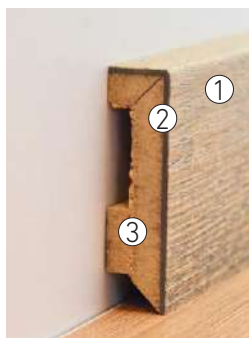

SKIRTINGS

BATTISCOPIA

Skirtings with the same colour as the floor
Battiscopa con decoro uguale al pavimento

NEW CLICK SKIRTING BATTISCOPIA DIRITTO CON CLICK

56 x 15 x 1235 mm
 (min. order quantity: 3 pcs / ordine minimo: 3 pz)

- ① Printed Design
- ② Vinyl
- ③ HDF

CLICK SKIRTING BATTISCOPIA INCLINATO CON CLICK

70 x 10 x 1235 mm
 (min. order quantity: 3 pcs / ordine minimo: 3 pz)
45 x 10 x 1235 mm
 (min. order quantity: 3 pcs / ordine minimo: 3 pz)