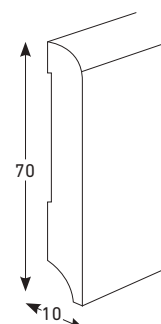

- ① Printed Design
- ② Vinyl
- ③ HDF

CLICK SKIRTING BATTISCOPIA INCLINATO CON CLICK

70 x 10 x 1235 mm
 (min. order quantity: 3 pcs / ordine minimo: 3 pz)
45 x 10 x 1235 mm
 (min. order quantity: 3 pcs / ordine minimo: 3 pz)

- ① Printed Design
- ② Vinyl
- ③ HDF
- ④ Cork

SWING CLICK SKIRTING BATTISCOPIA INCLINATO SWING CON CLICK

45 x 10 x 1235 mm
 (min. order quantity: 3 pcs / ordine minimo: 3 pz)

- ① Printed Design
- ② Vinyl
- ③ HDF
- ④ Cork

WATERPROOF PVC SKIRTING BATTISCOPIA WATERPROOF IN PVC

70 x 10 x 2400 mm

- ① Printed Design
- ② Solid white PVC

JOINTS & TRANSITIONS

GIUNTI E PROFILI

Joints and transitions with the same colour as the floor (or in aluminium version)
Giunti e profili con decoro uguale al pavimento (o in alluminio)

END PROFILE AL 10X5 PROFILO TERMINALE AL 10X5

10 x 5 x 2000 mm
 (available in black or titanium /
 disponibile in colore nero o titanio)

END PROFILE AL 16X5 PROFILO TERMINALE AL 16X5

16 x 5 x 2000 mm
 (available in black or titanium /
 disponibile in colore nero o titanio)