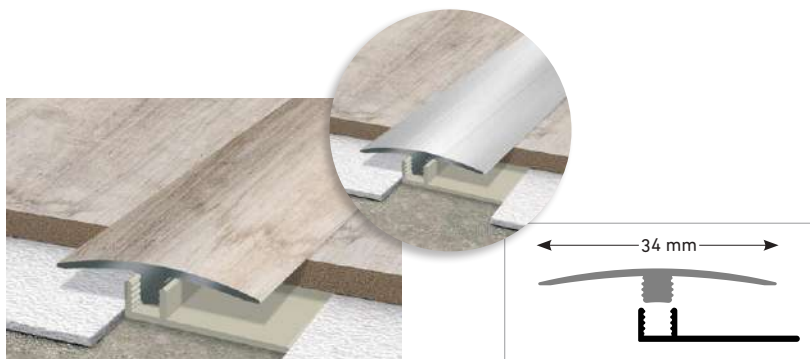

WATERPROOF PVC SKIRTING BATTISCOPIA WATERPROOF IN PVC

70 x 10 x 2400 mm

- ① Printed Design
- ② Solid white PVC

JOINTS & TRANSITIONS

GIUNTI E PROFILI

Joints and transitions with the same colour as the floor (or in aluminium version)
Giunti e profili con decoro uguale al pavimento (o in alluminio)

DILATATION JOINT GIUNTO DILATAZIONE

2,70 m

- **same colour as floor** / decoro uguale al pavimento
- **aluminium** / alluminio

OVERLAP TRANSITION PROFILO TERMINALE A SCENDERE

2,70 m

- **same colour as floor** / decoro uguale al pavimento
- **aluminium** / alluminio